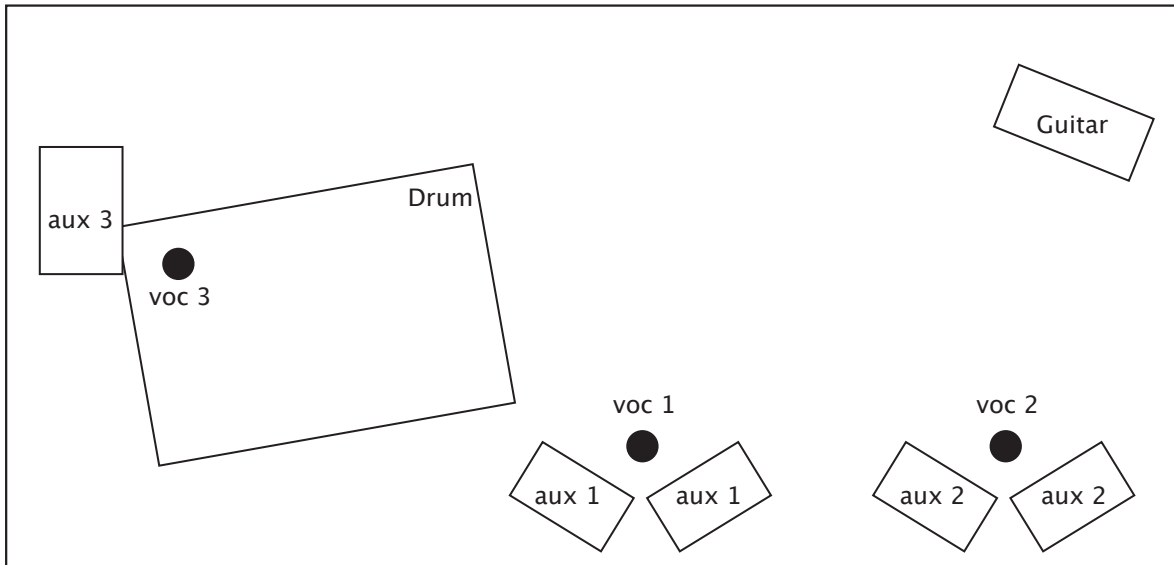

The monofones

august 2009

1	Kick	Shure beta 52A	- Gate
2	Kick	SM 91	- Gate
3	Snare top	SM 57	- Compressor
4	Snare bottom	SM 57	- Gate
5	Hat	condenser	
6	Floor	D 112	- Gate
7	Overhead	condenser	
8	Overhead	condenser	
9	Guitar	MD 421 II	
10	Guitar	e906	
11	Lead Vocal / left	SM58	- Compressor
12	Vocal / right	SM58	- Compressor
13	Vocal drum	SM beta 57A	- Compressor

1 x Reverb (SPX 900 or equal), 1x Tap Delay (D-Two or equal)

Monitoring: 3 separate monitor mixes.